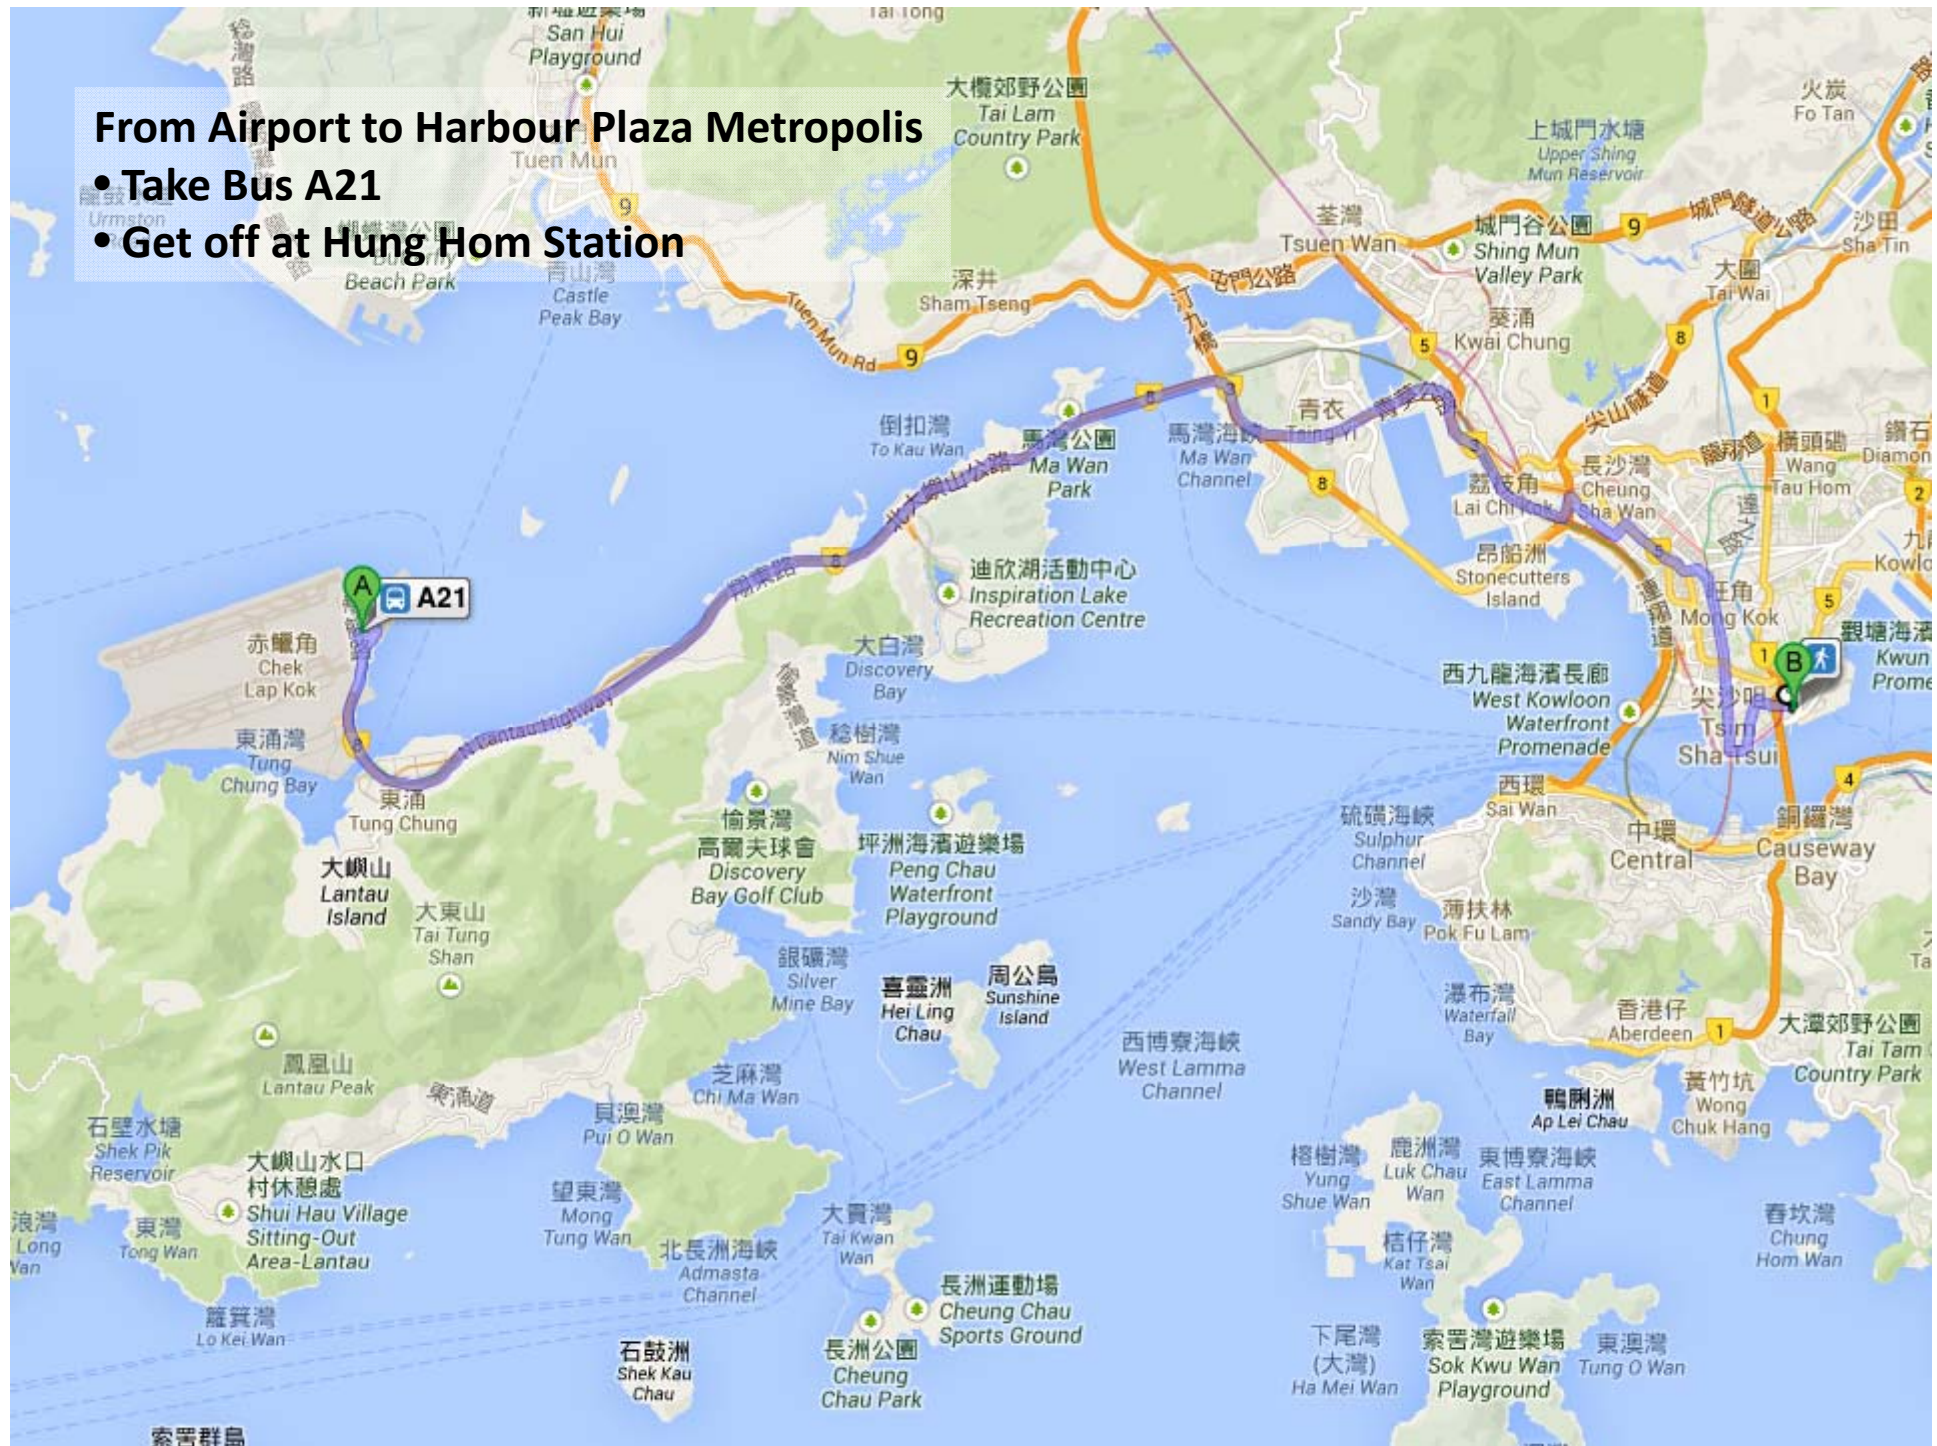

From Airport to Harbour Plaza Metropolis

- Take Bus A21
- Get off at Hung Hom Station

• Get off at the Hung Hom station 

• Go to Harbour Plaza Metropolis  on foot