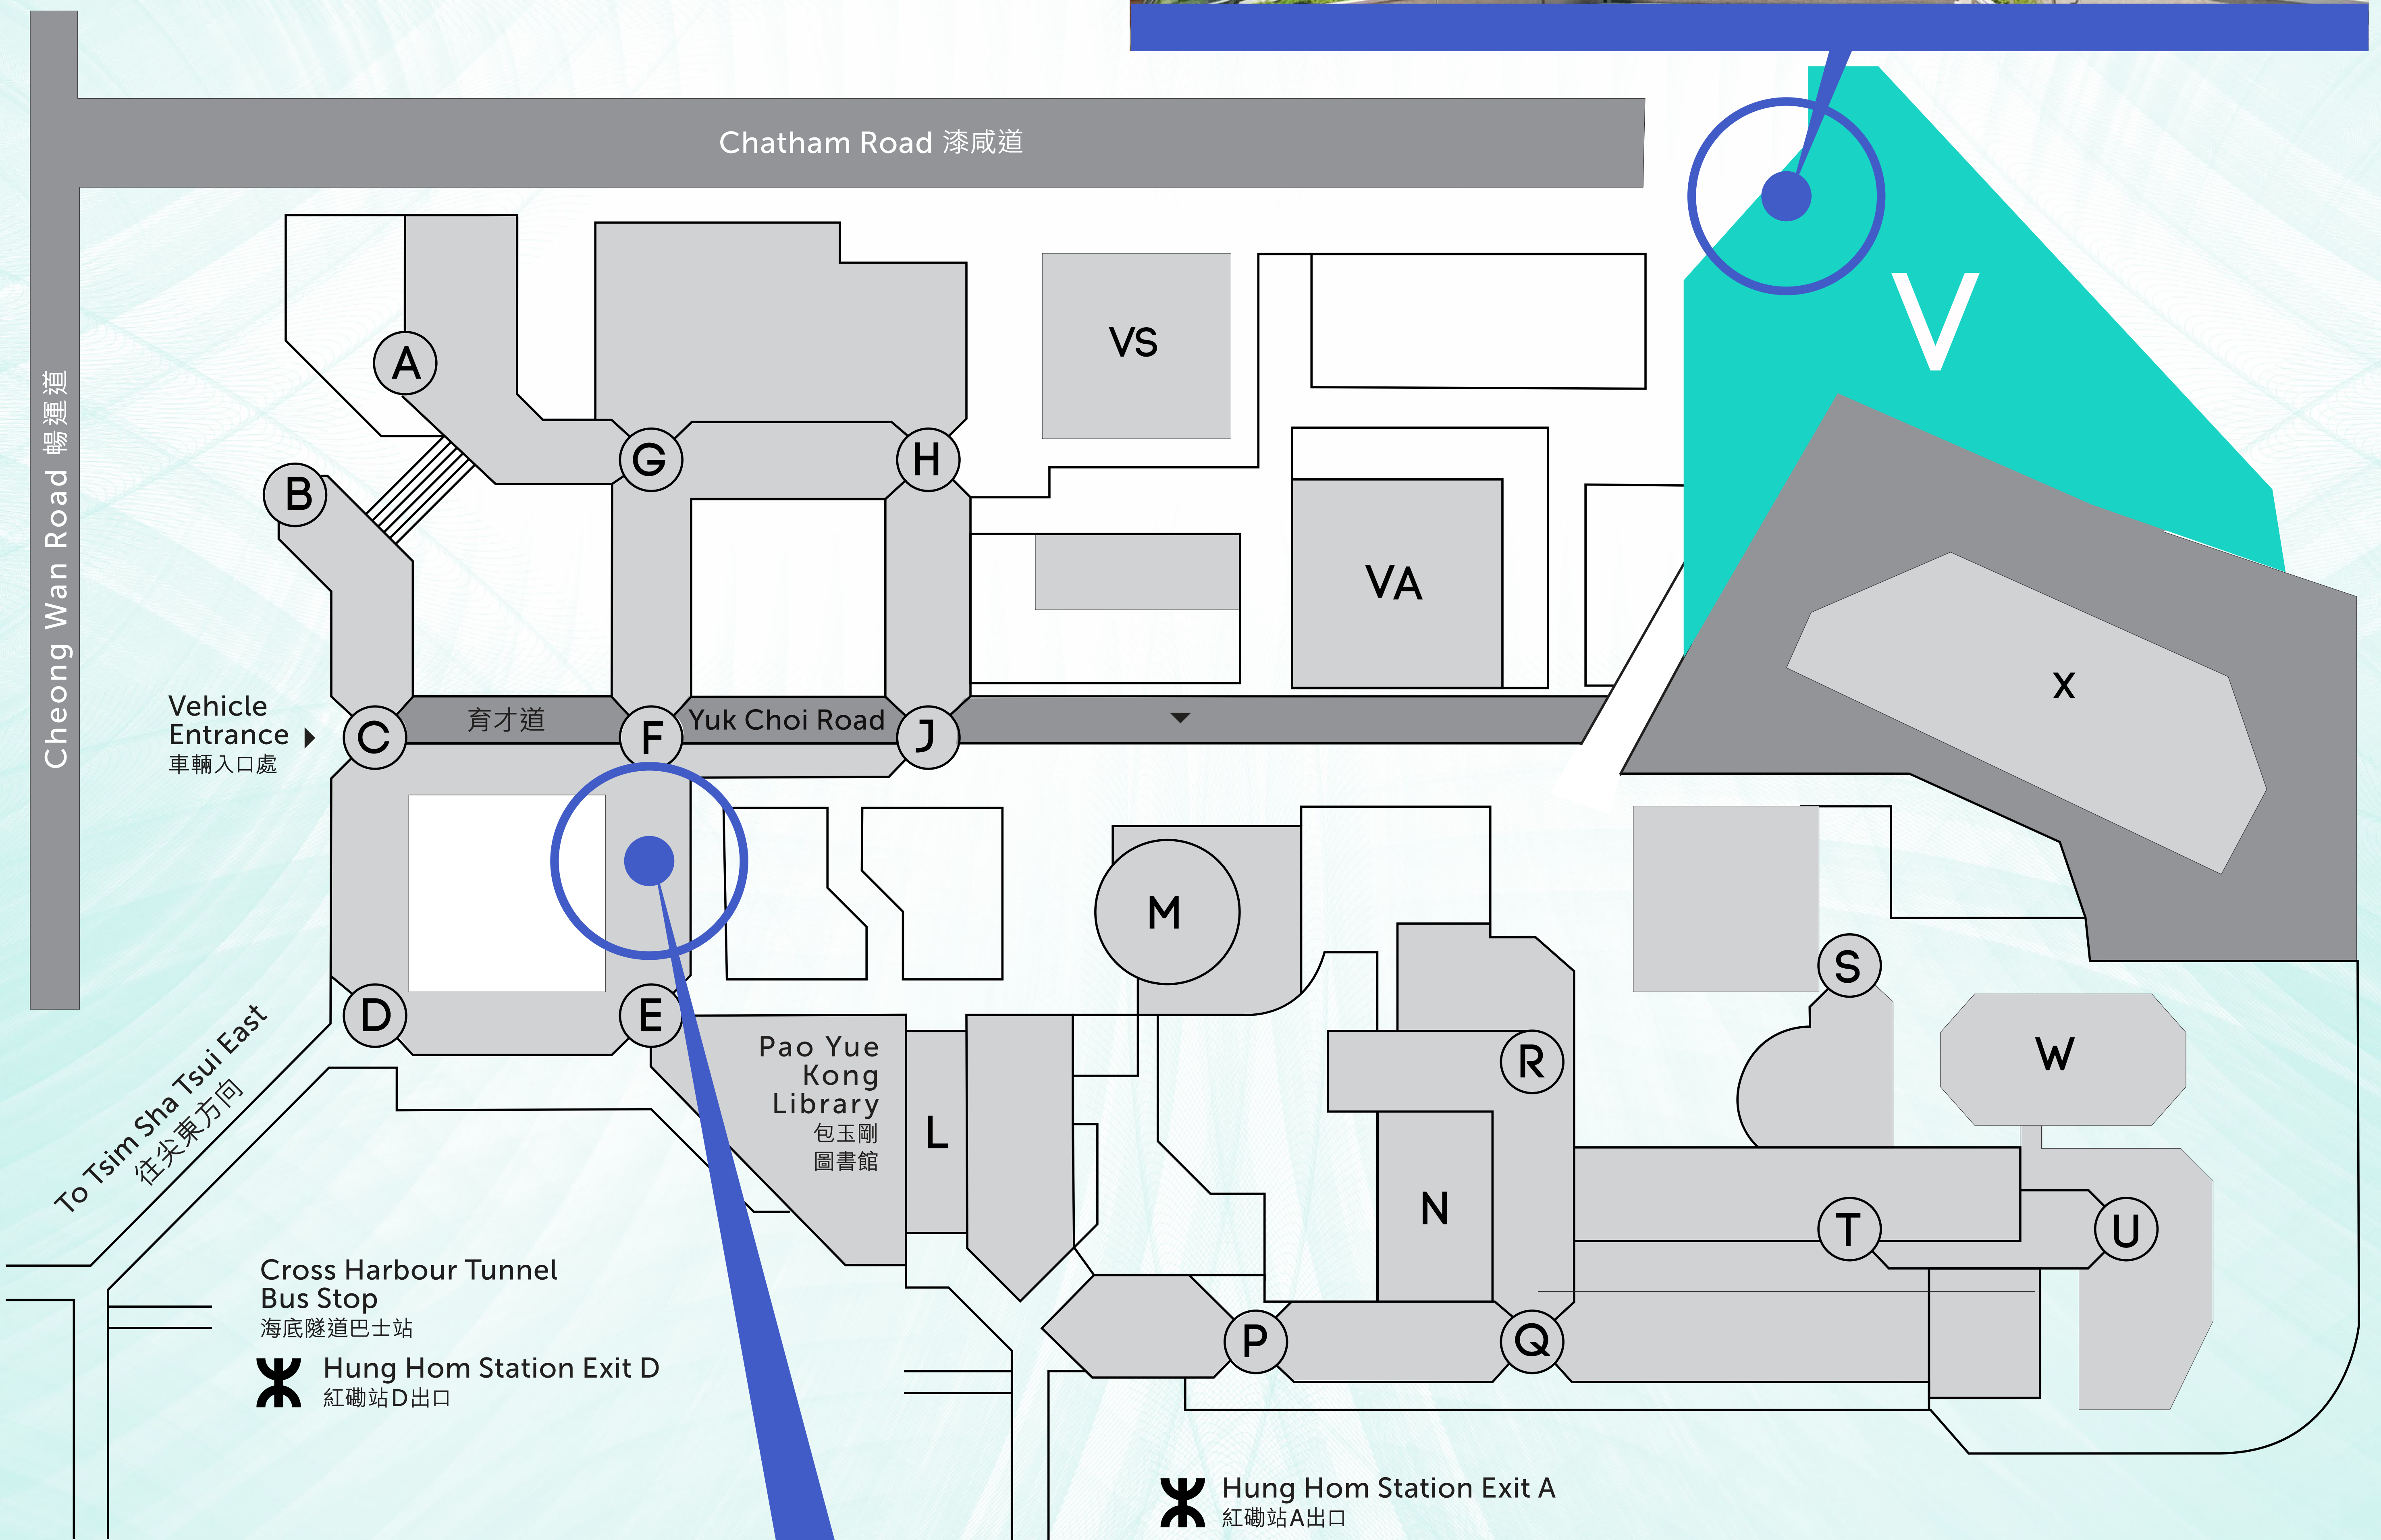

Map 地圖

Souvenir Corner and more activities
紀念品領取處及其他活動
3/F Jockey Club Innovation Tower
賽馬會創新樓三樓

Admission Information

Undergraduate Programme Prospectus

Student Works

Today's Programme

To Jordan Station
往佐敦站方向

Admission Consultation
Counters
升學諮詢攤位

EF Wing Podium
翼平台