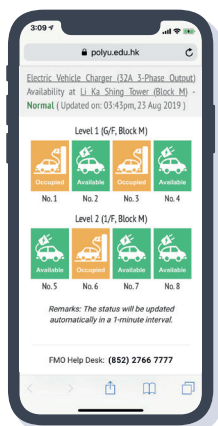

ResourcesSharing@PolyU

PaperReduction@PolyU is a dedicated website that offers a lot of paper conservation resources and tips. Follow them to save more paper!

PaperReduction@PolyU

Plastic Free Friday aims to encourage the campus community to reduce their disposable plastic consumption. Take the pledge and start your Plastic Free Friday and make everyday a Friday!

Plastic Free Friday

EVCharger@PolyU is a web-based platform to bring convenience to users of electric vehicles on campus. You can check the availability of the chargers at the carpark at Li Ka Shing Tower!