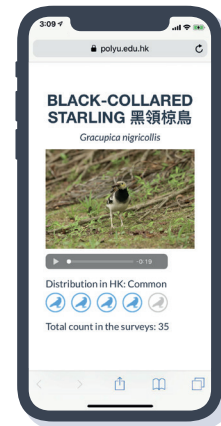

Eight platforms and apps to help you pursue a green lifestyle

GreenMap@PolyU introduces you to the various green features and facilities on campuses or student halls of residence. Find their geographical locations and read related information with ease!

GreenMap@PolyU

TreeMap@PolyU allows you to locate different tree and flower species on campus. Read their photos, learn about their special features and interesting stories!

TreeMap@PolyU

Fauna@PolyU introduces you to the wide variety of fauna species on campus. Listen to the bird call recordings and identify them amid the campus!