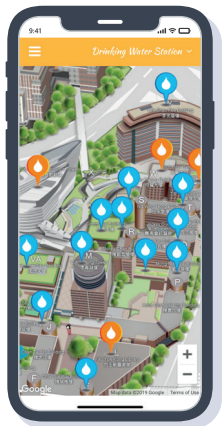

Eight platforms and apps to help you pursue a green lifestyle

GreenMap@PolyU introduces you to the various green features and facilities on campuses or student halls of residence. Find their geographical locations and read related information with ease!

GreenMap@PolyU

TreeMap@PolyU allows you to locate different tree and flower species on campus. Read their photos, learn about their special features and interesting stories!

TreeMap@PolyU

Fauna@PolyU introduces you to the wide variety of fauna species on campus. Listen to the bird call recordings and identify them amid the campus!