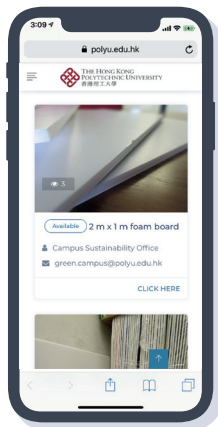

ResourcesSharing@PolyU is the online platform that facilitates your sharing of resources you no longer need and looking for other resources you may want!

ResourcesSharing@PolyU