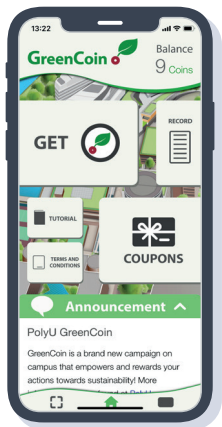

Eight platforms and apps to help you pursue a green lifestyle

GreenMap@PolyU introduces you to the various green features and facilities on campuses or student halls of residence. Find their geographical locations and read related information with ease!

GreenMap@PolyU

TreeMap@PolyU allows you to locate different tree and flower species on campus. Read their photos, learn about their special features and interesting stories!

TreeMap@PolyU

Fauna@PolyU introduces you to the wide variety of fauna species on campus. Listen to the bird call recordings and identify them amid the campus!

Fauna@PolyU

GreenCoin rewards your actions towards sustainability! Take part in selected sustainability activities to earn Coins, and the Coins can be redeemed for gifts and e-coupons!

GreenCoin

ResourcesSharing@PolyU is the online platform that facilitates your sharing of resources you no longer need and looking for other resources you may want!

ResourcesSharing@PolyU

PaperReduction@PolyU is a dedicated website that offers a lot of paper conservation resources and tips. Follow them to save more paper!

PaperReduction@PolyU

Plastic Free Friday aims to encourage the campus community to reduce their disposable plastic consumption. Take the pledge and start your Plastic Free Friday and make everyday a Friday!