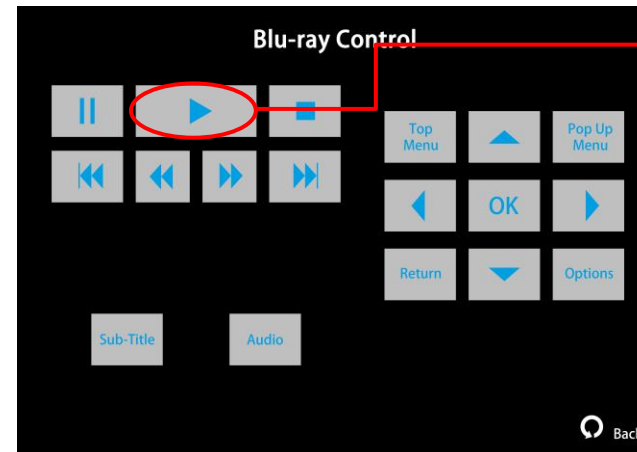

User Guides of Blu-ray Player

Step 1.
Press the icon to select the source.

Step 3.
Press the eject button and insert the disc.

Step 2.
Press the icon of "Blu-ray Disc".

Step 4.
Press the Play icon to start the video.