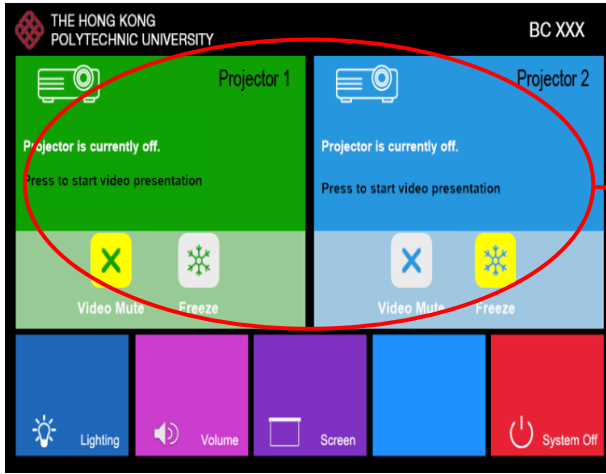

User Guides of Blu-ray Player

Step 1.
Press the icon to select the source.

Step 3.
Press the eject button and insert the disc.

Step 2.
Press the icon of "Blu-ray Disc".

Step 4.
Press the Play icon to start the video.