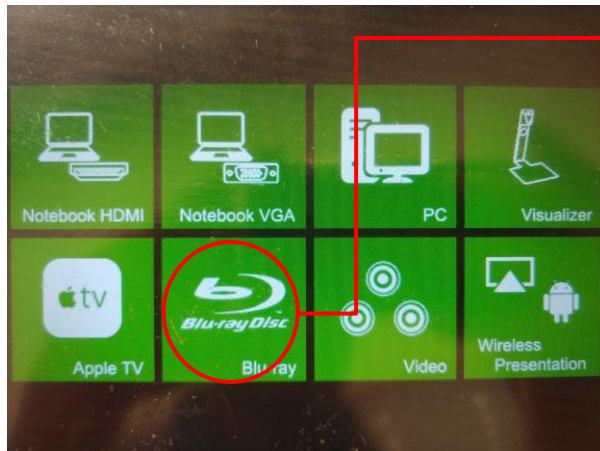

User Guides of Blu-ray Player

Step 1.
Press the icon to select the source.

Step 3.
Press the eject button and insert the disc.

Step 2.
Press the icon of "Blu-ray Disc".

Step 4.
Press the Play icon to start the video.